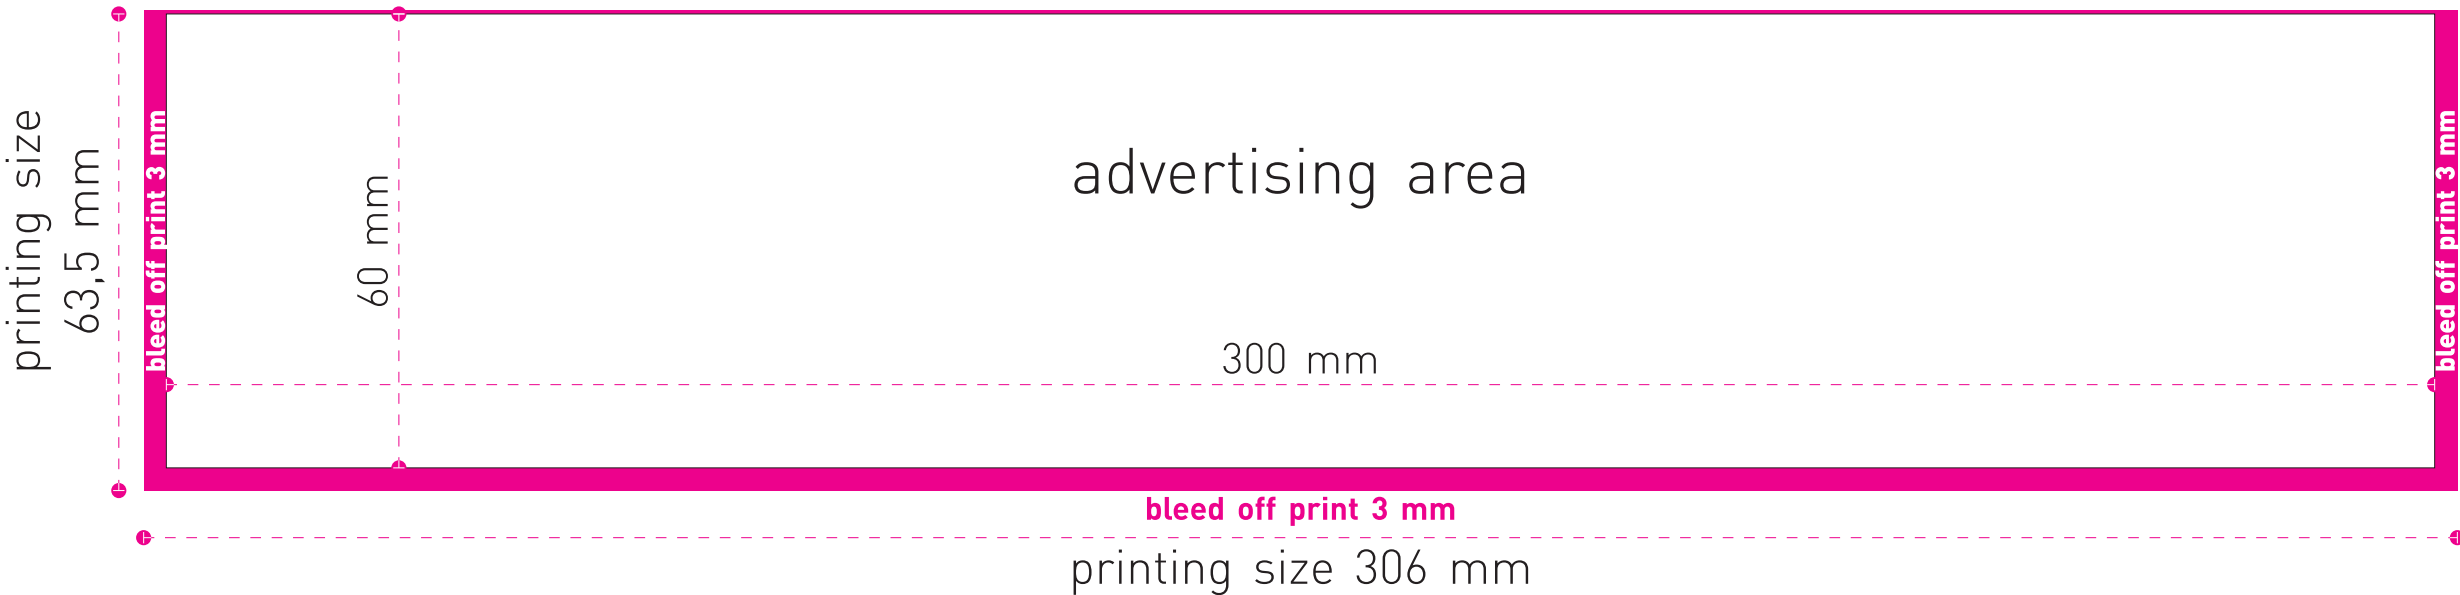

VISUAL SIZE : 3M16

OPEN SIZE : 3M16

VISUAL SIZE : 3M21

bleed off print 0,5 mm

6 mm

5 mm

Hanging hole

advertising area

printing size
213,5 mm

bleed off print 3 mm

210 mm

300 mm

bleed off print 3 mm

printing size 306 mm

Stiching area 13 x 300 mm

bleed off print 3 mm

BOTTOM VISUAL SIZE : SUPER 3M10, 3M14, 3M16, 3M21

bleed off print 0,5 mm

advertising area

300 mm

bleed off print 3 mm

printing size 306 mm

60 mm

63,5 mm

printing size

bleed off print 3 mm

bleed off print 3 mm